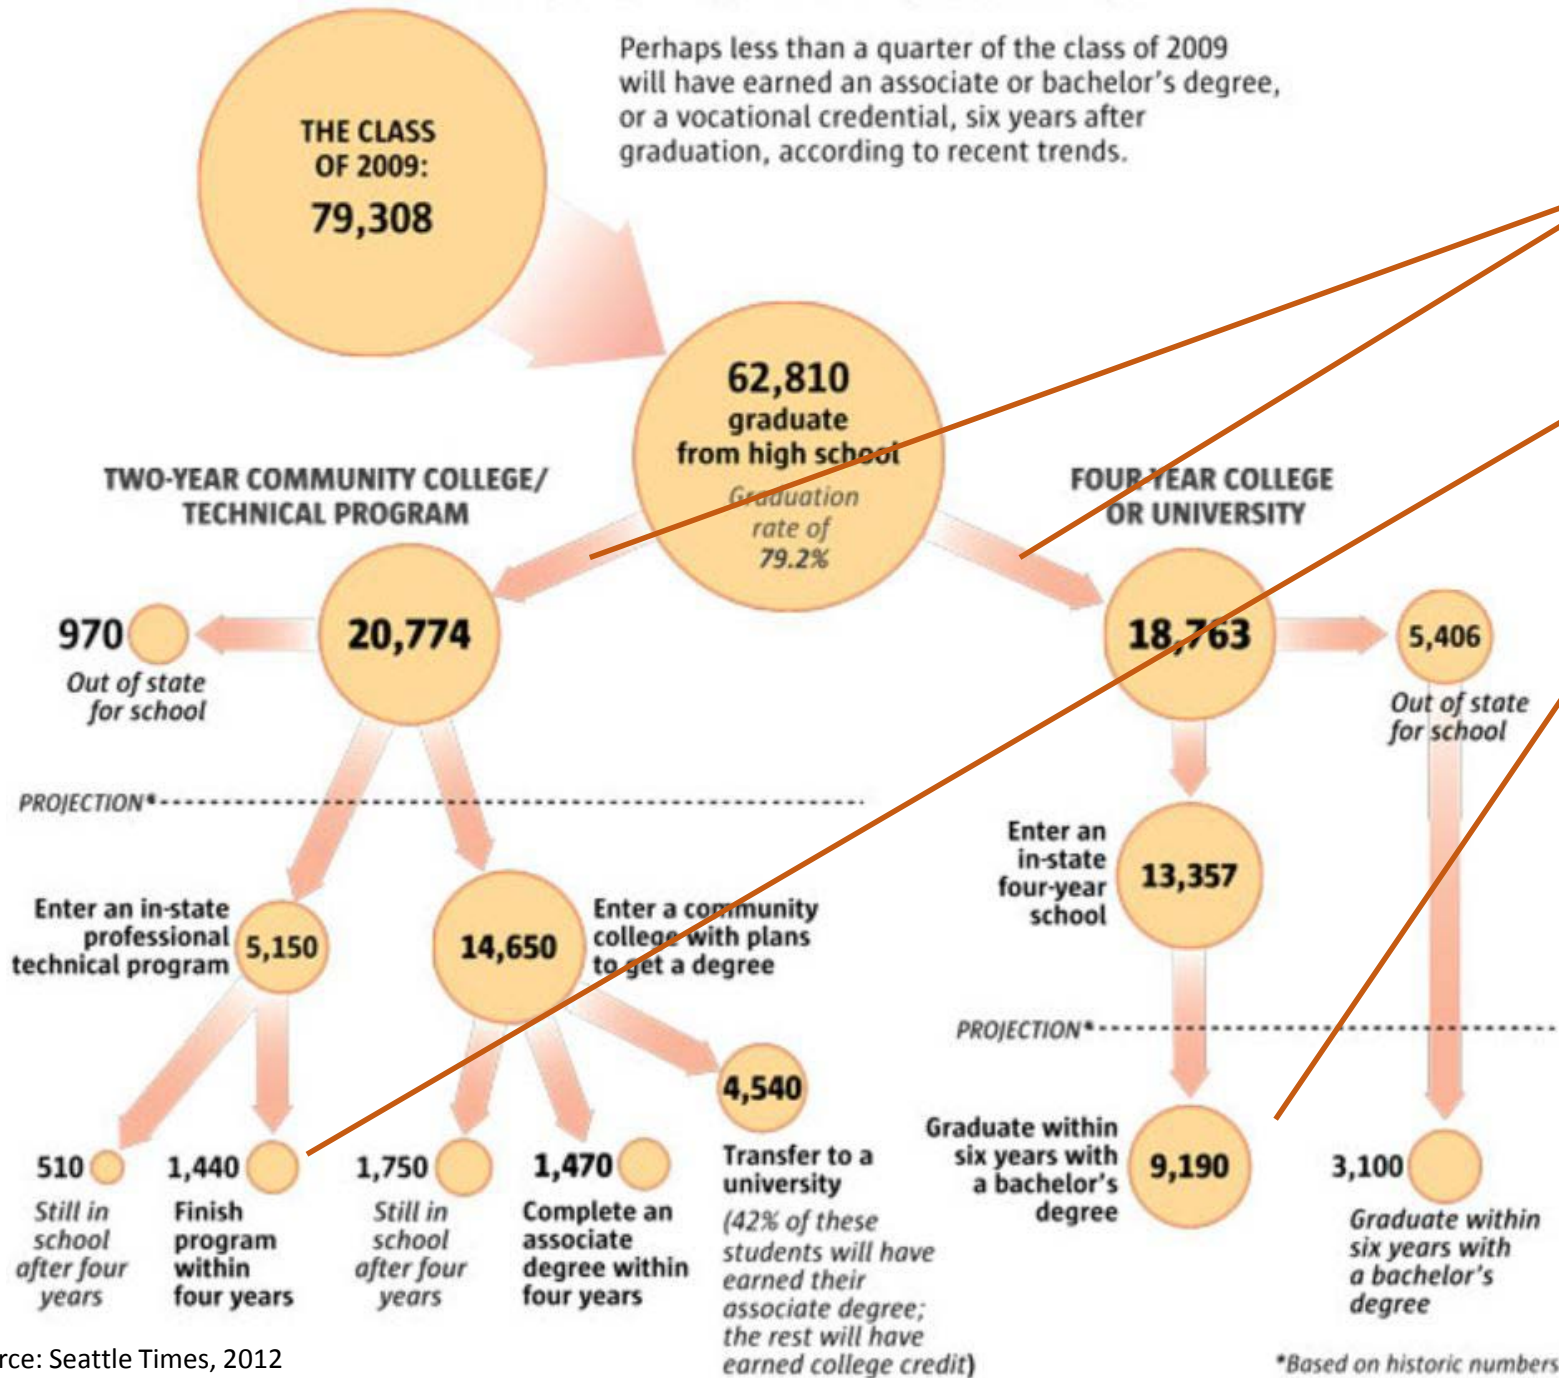

Where public-high-school graduates go:

About 63% of WA H.S. graduates go on to college. About 33% to CTCs & about 30% to 4 year.

Roughly 1 out of 4 CTC students finish a degree within 4 years.

Roughly 2 out of 3 students finish a four-year degree in 6 years.

All told, about 45% of H.S. Graduates who go on to college finish a degree "on time".

If you include all students from the original cohort in H.S., the percentage drops to 22%.

Where public-high-school graduates go:

About 63% of WA H.S. graduates go on to college. About 33% to CTCs & about 30% to 4 year.

Roughly 1 out of 4 CTC students finish a degree within 4 years.

Roughly 2 out of 3 students finish a four-year degree in 6 years.