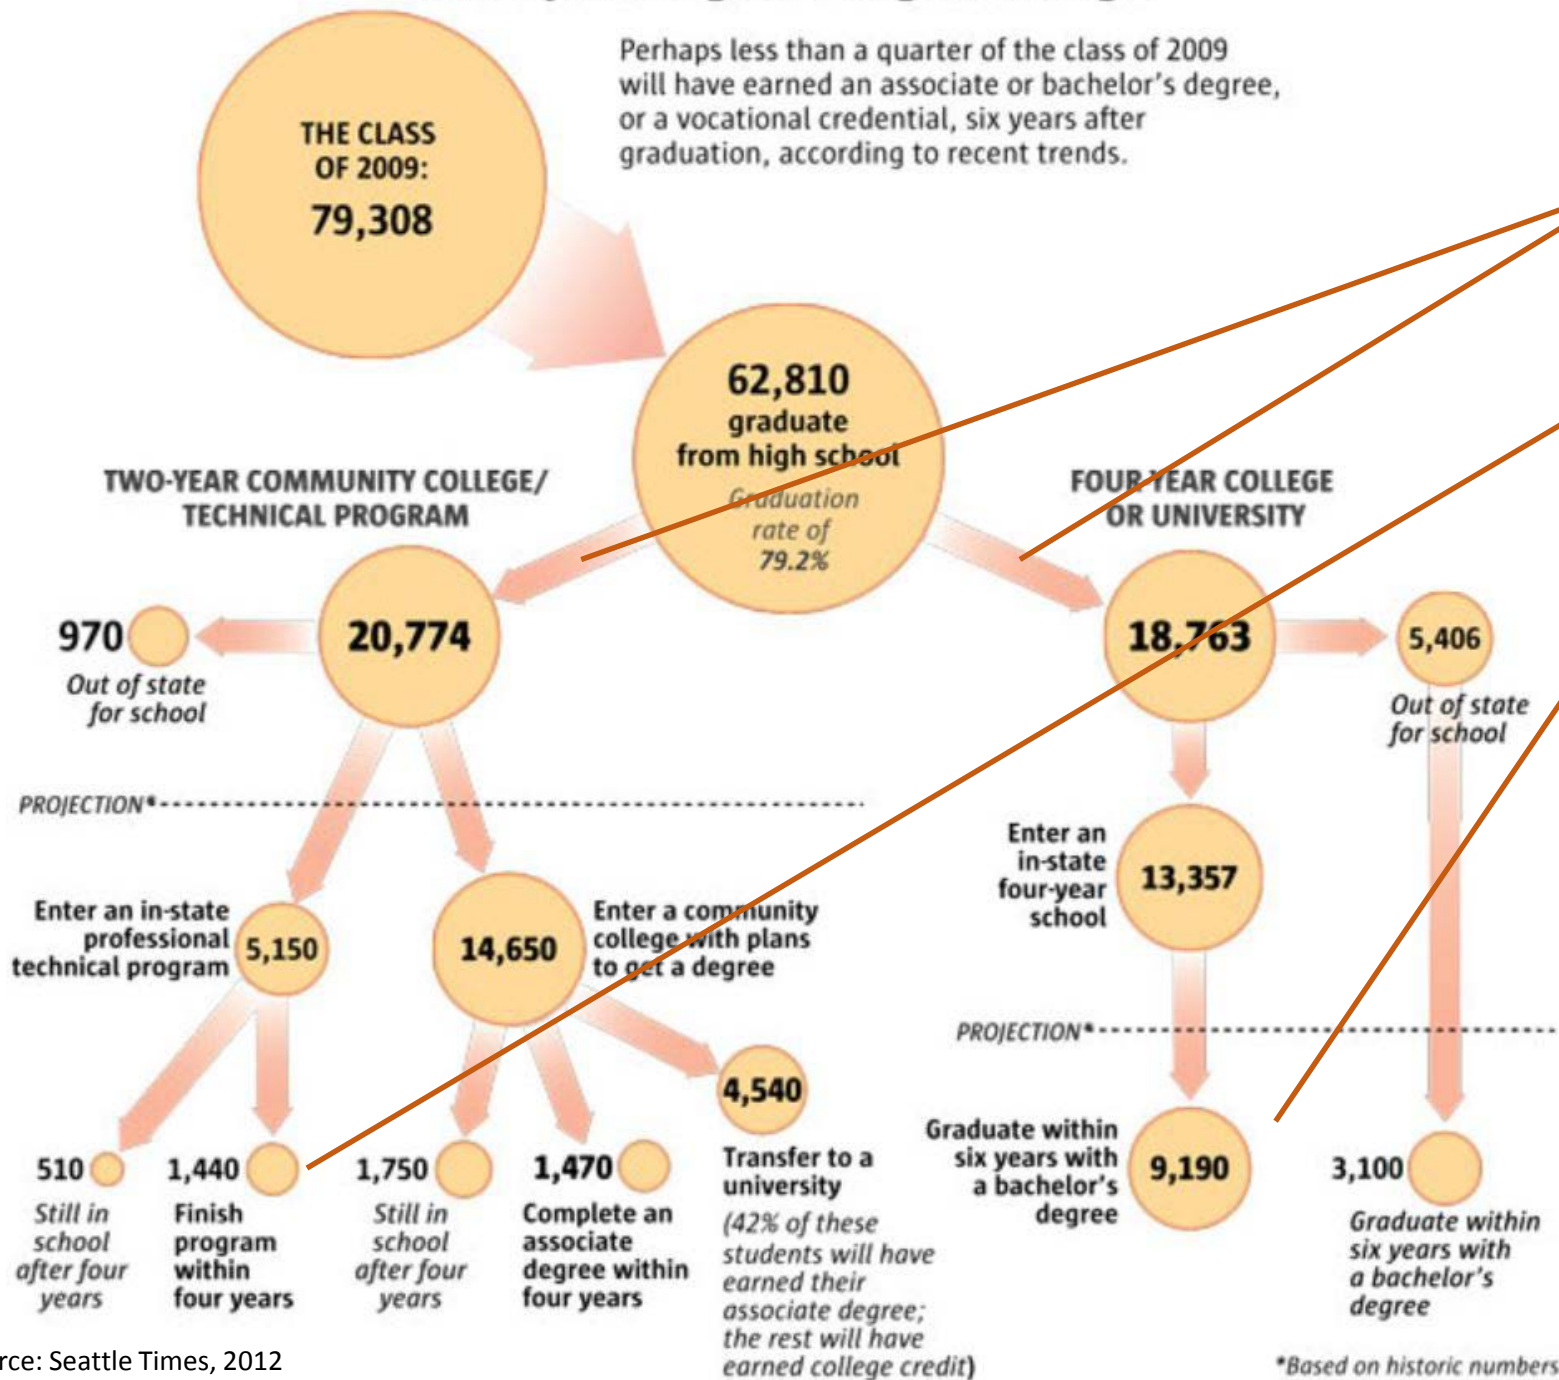

Where public-high-school graduates go:

About 63% of WA H.S. graduates go on to college. About 33% to CTCs & about 30% to 4 year.

Roughly 1 out of 4 CTC students finish a degree within 4 years.

Roughly 2 out of 3 students finish a four-year degree in 6 years.

All told, about 45% of H.S. Graduates who go on to college finish a degree "on time".

If you include all students from the original cohort in H.S., the percentage drops to 22%.

Where public-high-school graduates go:

About 63% of WA H.S. graduates go on to college. About 33% to CTCs & about 30% to 4 year.

Roughly 1 out of 4 CTC students finish a degree within 4 years.

Roughly 2 out of 3 students finish a four-year degree in 6 years.