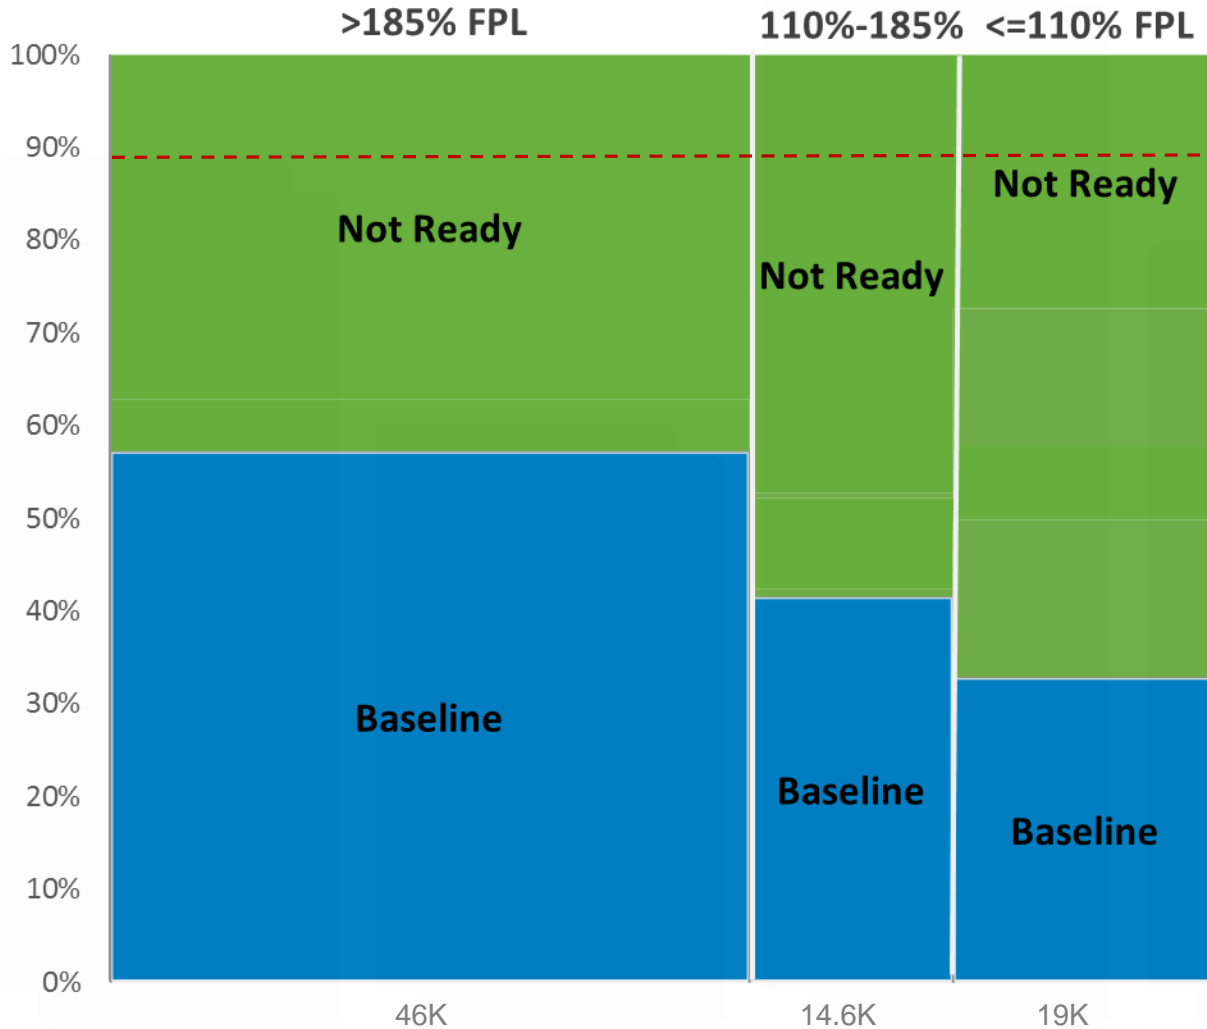

Getting to 90% Ready: Strategies

48% of all kindergarteners ready WaKIDS 6/6

57%	>185% FPL
42%	110%-185% FPL
33%	<110% FPL

Getting to 90% Ready: Strategies

63% of all kindergarteners ready WaKIDS 6/6

63%	>185% FPL
52%	110%-185% FPL
73%	<110% FPL