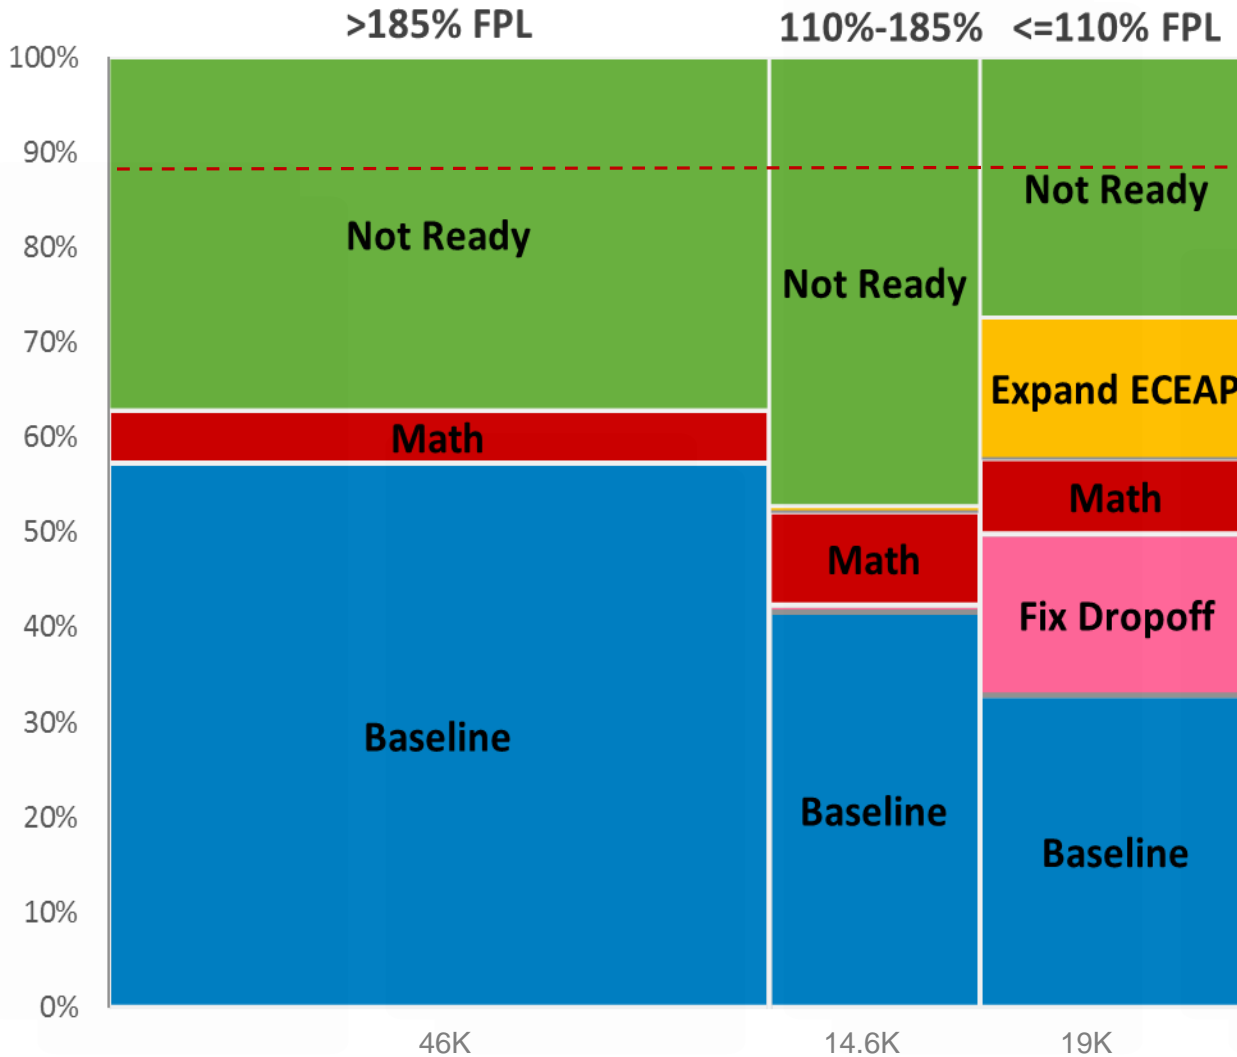

Getting to 90% Ready: Strategies

48% of all kindergarteners ready WaKIDS 6/6

57%	>185% FPL
42%	110%-185% FPL
33%	<110% FPL

Getting to 90% Ready: Strategies

63% of all kindergarteners ready WaKIDS 6/6

63%	>185% FPL
52%	110%-185% FPL
73%	<110% FPL