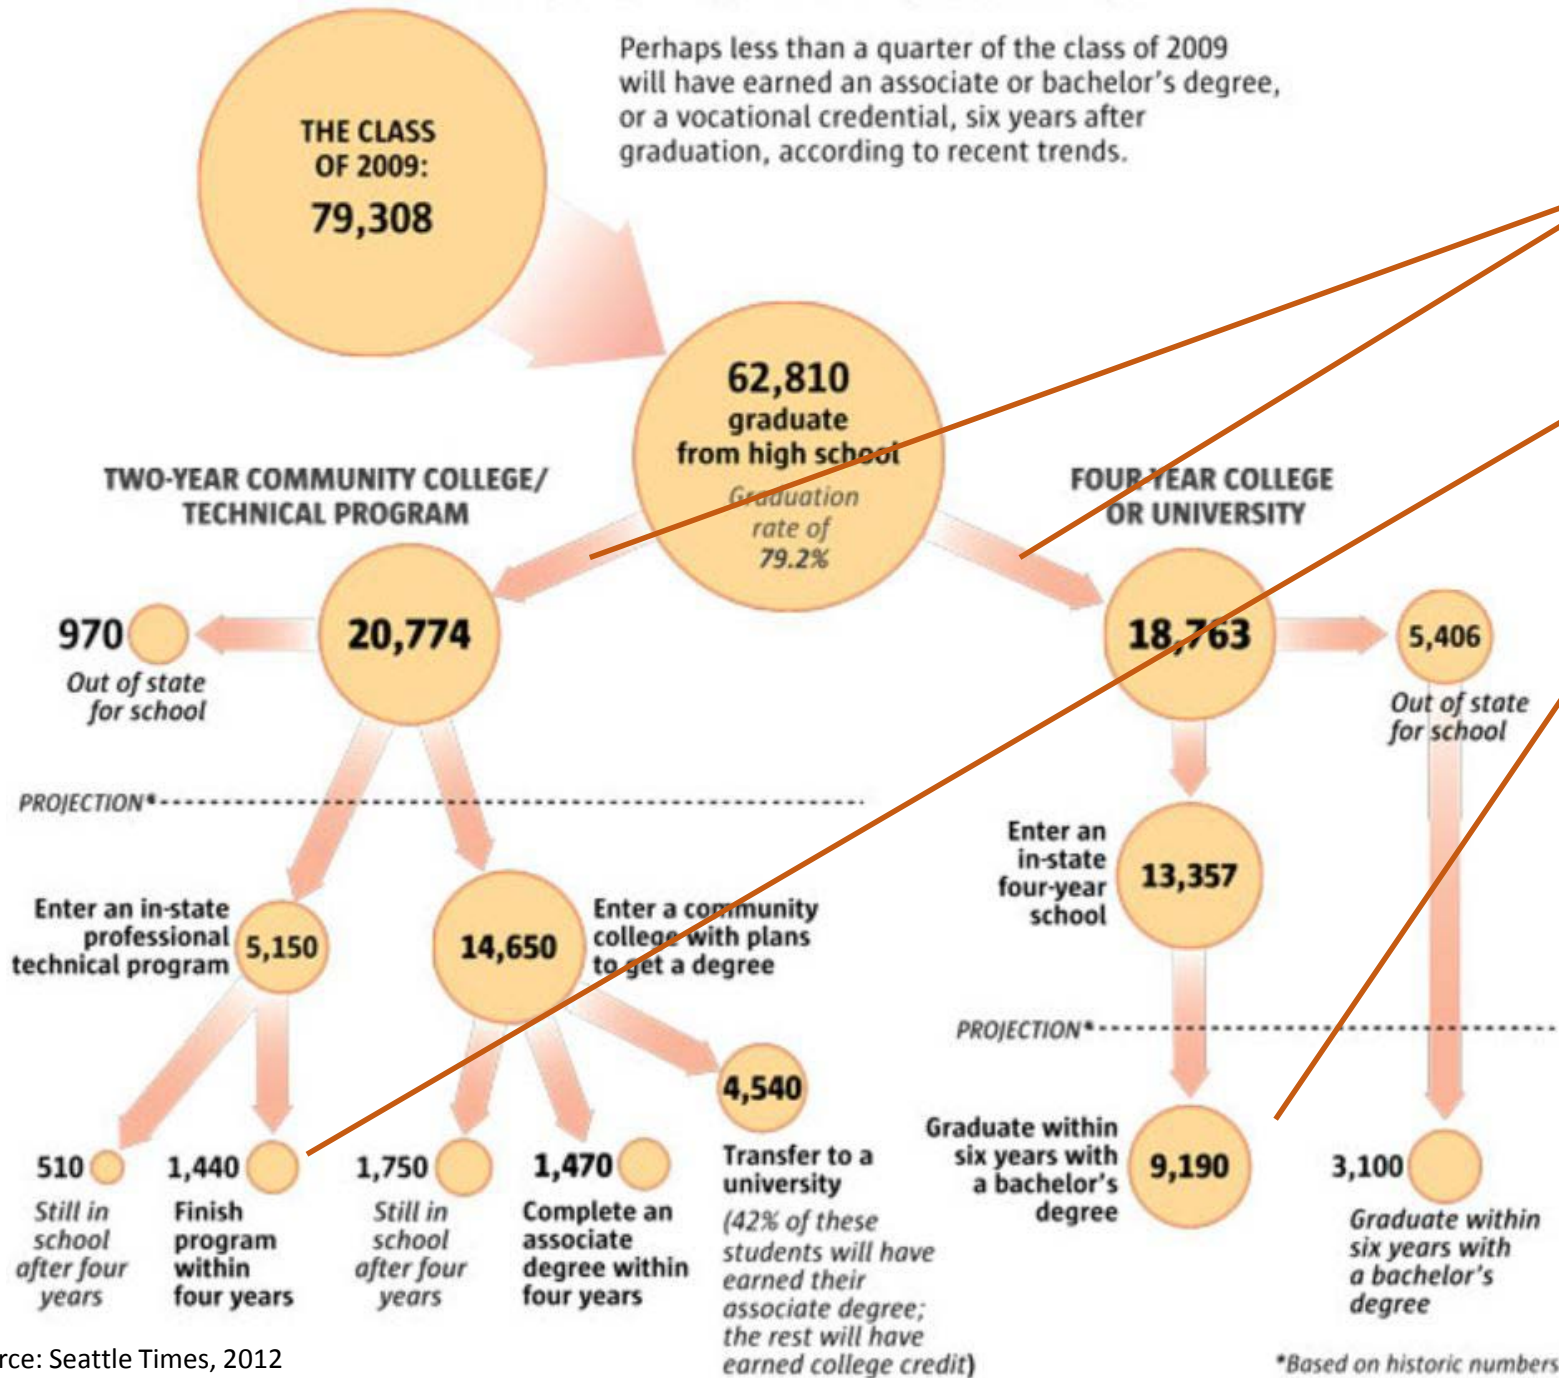

# Where public-high-school graduates go:

About 63% of WA H.S. graduates go on to college. About 33% to CTCs & about 30% to 4 year.

Roughly 1 out of 4 CTC students finish a degree within 4 years.

Roughly 2 out of 3 students finish a four-year degree in 6 years.

All told, about 45% of H.S. Graduates who go on to college finish a degree "on time".

If you include all students from the original cohort in H.S., the percentage drops to 22%.