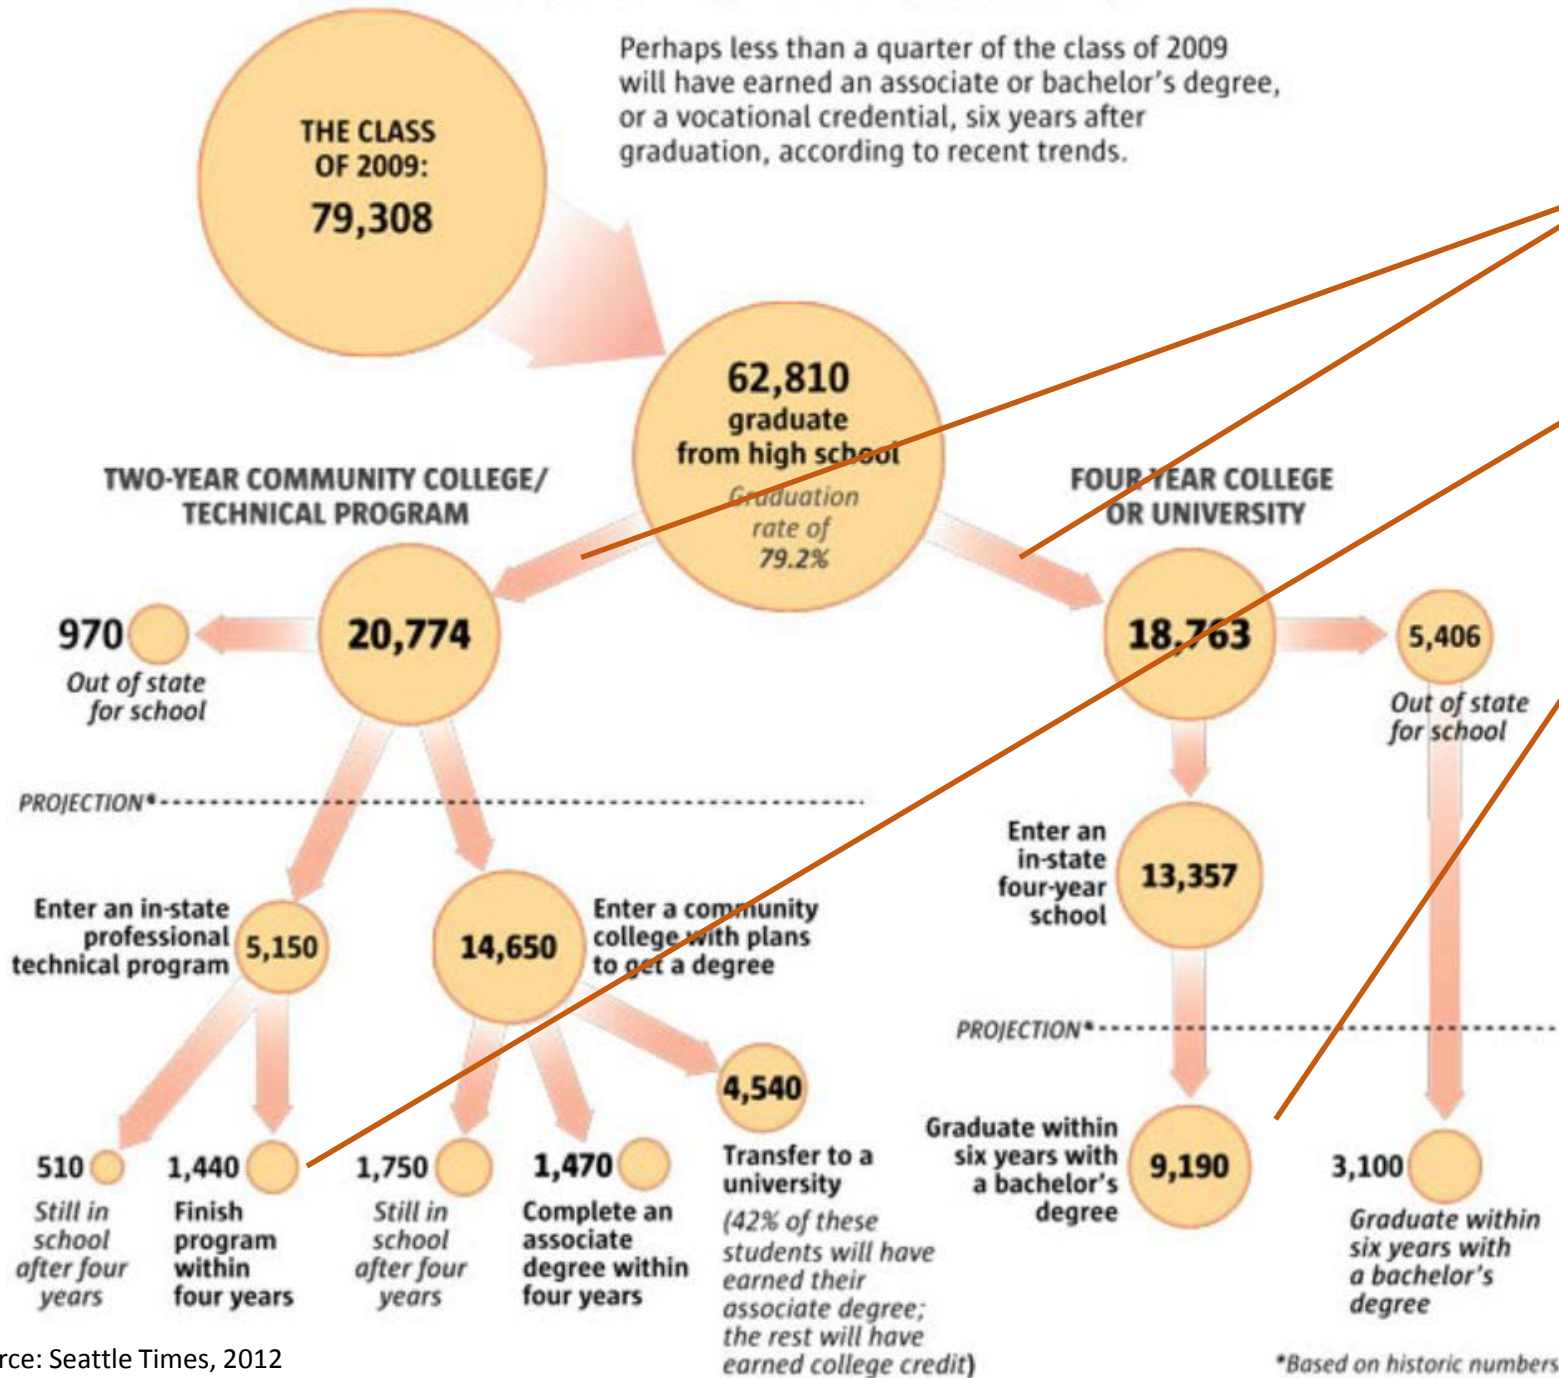

# Where public-high-school graduates go:

About 63% of WA H.S. graduates go on to college. About 33% to CTCs & about 30% to 4 year.

Roughly 1 out of 4 CTC students finish a degree within 4 years.

Roughly 2 out of 3 students finish a four-year degree in 6 years.

All told, about 45% of H.S. Graduates who go on to college finish a degree "on time".

If you include all students from the original cohort in H.S., the percentage drops to 22%.